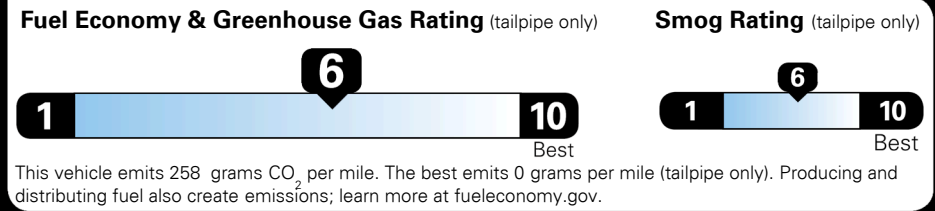

Manufacturer's Suggested Retail Price: $50,500.00

ADDED FEATURES:

*Carpeted Floor Mats	$240.00
*Cargo Net	$60.00
*Cargo Tray, Up Seatback	$130.00
*Cargo Cover	$205.00
*First Aid Kit	$45.00
*All Season Floor Liners	$280.00

Inland Freight & Handling : $1,600.00
Total Price : $53,060.00

Proudly Supporting Hyundai Hope On Wheels and the Fight Against Pediatric Cancer Since 1998

EPA DOT Fuel Economy and Environment

Gasoline Vehicle

Fuel Economy

34 MPG
combined city/hwy

35 MPG
city

34 MPG
highway

2.9 gallons per 100 miles

Small SUVs range from 14 to 125 MPG. The best vehicle rates 146 MPGe.

You save $1,250
in fuel costs over 5 years compared to the average new vehicle.

Annual fuel cost $1,450

Actual results will vary for many reasons, including driving conditions and how you drive and maintain your vehicle. The average new vehicle gets 29 MPG and costs $8,500 to fuel over 5 years. Cost estimates are based on 15,000 miles per year at $ 3.30 per gallon. MPGe is miles per gasoline gallon equivalent. Vehicle emissions are a significant cause of climate change and smog.

fueleconomy.gov

Calculate personalized estimates and compare vehicles

Manufacturer's suggested retail price includes manufacturer's recommended pre-delivery service. Gasoline license and title fees state and local taxes and dealer installed options and accessories are not included in the manufacturer's suggested retail price. This label has been affixed to this vehicle by Hyundai Motor America, pursuant to the requirements of 15 U.S.C. 1231 et seq. which prohibits its removal or alteration prior to delivery to the ultimate purchaser.

PARTS CONTENT INFORMATION FOR VEHICLE IN THIS CARLINE:
U.S./CANADIAN PARTS CONTENT: 39 %
MAJOR SOURCES OF FOREIGN PARTS CONTENT: KOREA: 46 %

Note: Parts content does not include final assembly, distribution, or other non-parts costs.
FOR THIS VEHICLE:
FINAL ASSEMBLY POINT: MONTGOMERY, ALABAMA U.S.A.
COUNTRY OF ORIGIN:
ENGINE: KOREA
TRANSMISSION: KOREA

86 A